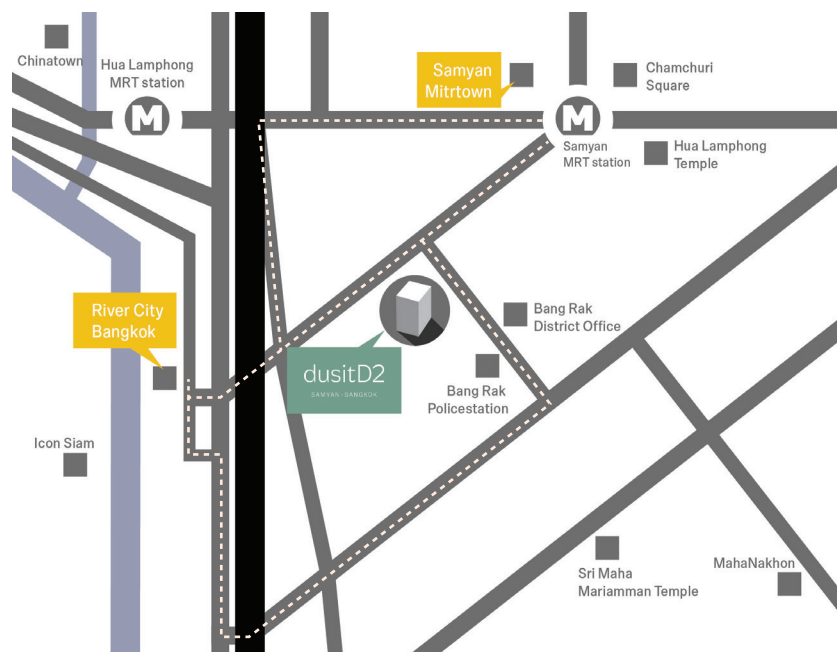

## Shuttle Service Destinations

Hotel	Samyang Mitrtown (MRT Samyan Station)	River City
Daily	10:00 / 11:00 13:00 / 14:00 / 15:00 / 16:00 19:00 / 20:00	10:30 / 11:30 13:30 / 14:30 / 15:30 19:30

- The Shuttle will make schedule trips in the day, leaving from the hotel's main entrance at the above-fixed schedule time.
- Advance reservation is required and is on a first-come first-served basis.
- Please contact the Front Desk for more information at extension "0"
- The trip from the hotel to the destinations will take approximately 10 to 20 minutes dependent on traffic.
- This is a shared shuttle service. You may have to wait for the next shuttle during busy hours.

dusitD2

SAMYAN · BANGKOK